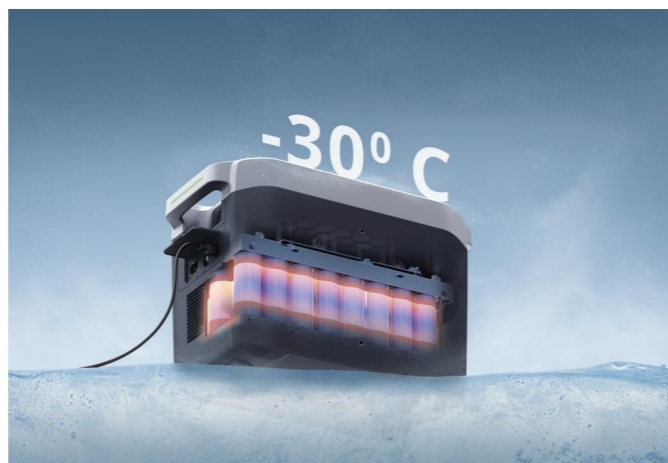

EPS - Emergency Power Supply

Automatically switches to INFINITY 2000 Pro during a power outage, with a switching time of <20ms. When power is restored, it can automatically start up and turn on the AC load.